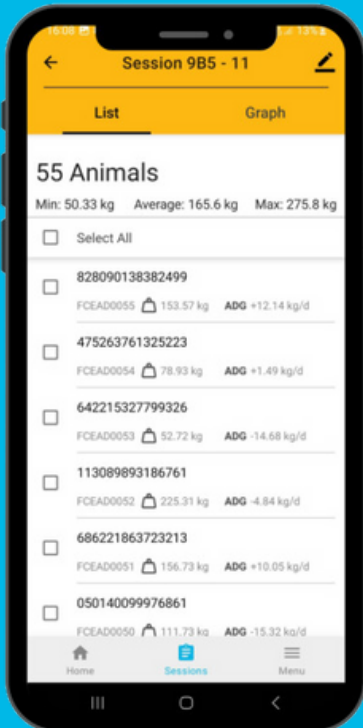

THUNDERBIRD

NEW!

T40 - 2000

JOIN THE SMARTER WEIGH

*Free Smart Phone
app Available*

Utilize the free mobile application to transfer data to NLIS, whilst understanding and improving the performance of your animals with the data collected

WE'RE PASSIONATE about making Quality Australian Made products

THUNDERBIRD

NEW! T40 - 2000

JOIN THE SMARTER WEIGH

- Connect to a tag reader utilizing the built in Bluetooth and mobile application
- FREE mobile application – **No subscription fees**
- Send your data straight to NLIS from the Thunderbird Data Management app
- Monitor animals performance on the app with min, max, average and average daily gains (lifetime)
- 3 weigh modes: Auto, Manual and Fine
- Rechargeable internal lithium battery (operates for up to 30 hours) + recharging adapter
- Battery charge level indicator
- Simplistic to use, with large easy to view backlit display
- Sealed case for harsh weather conditions
- Heavy duty AUSTRALIAN MADE load bars with built in rodent and weather protection
- Export sessions to a CSV file with ability to email file